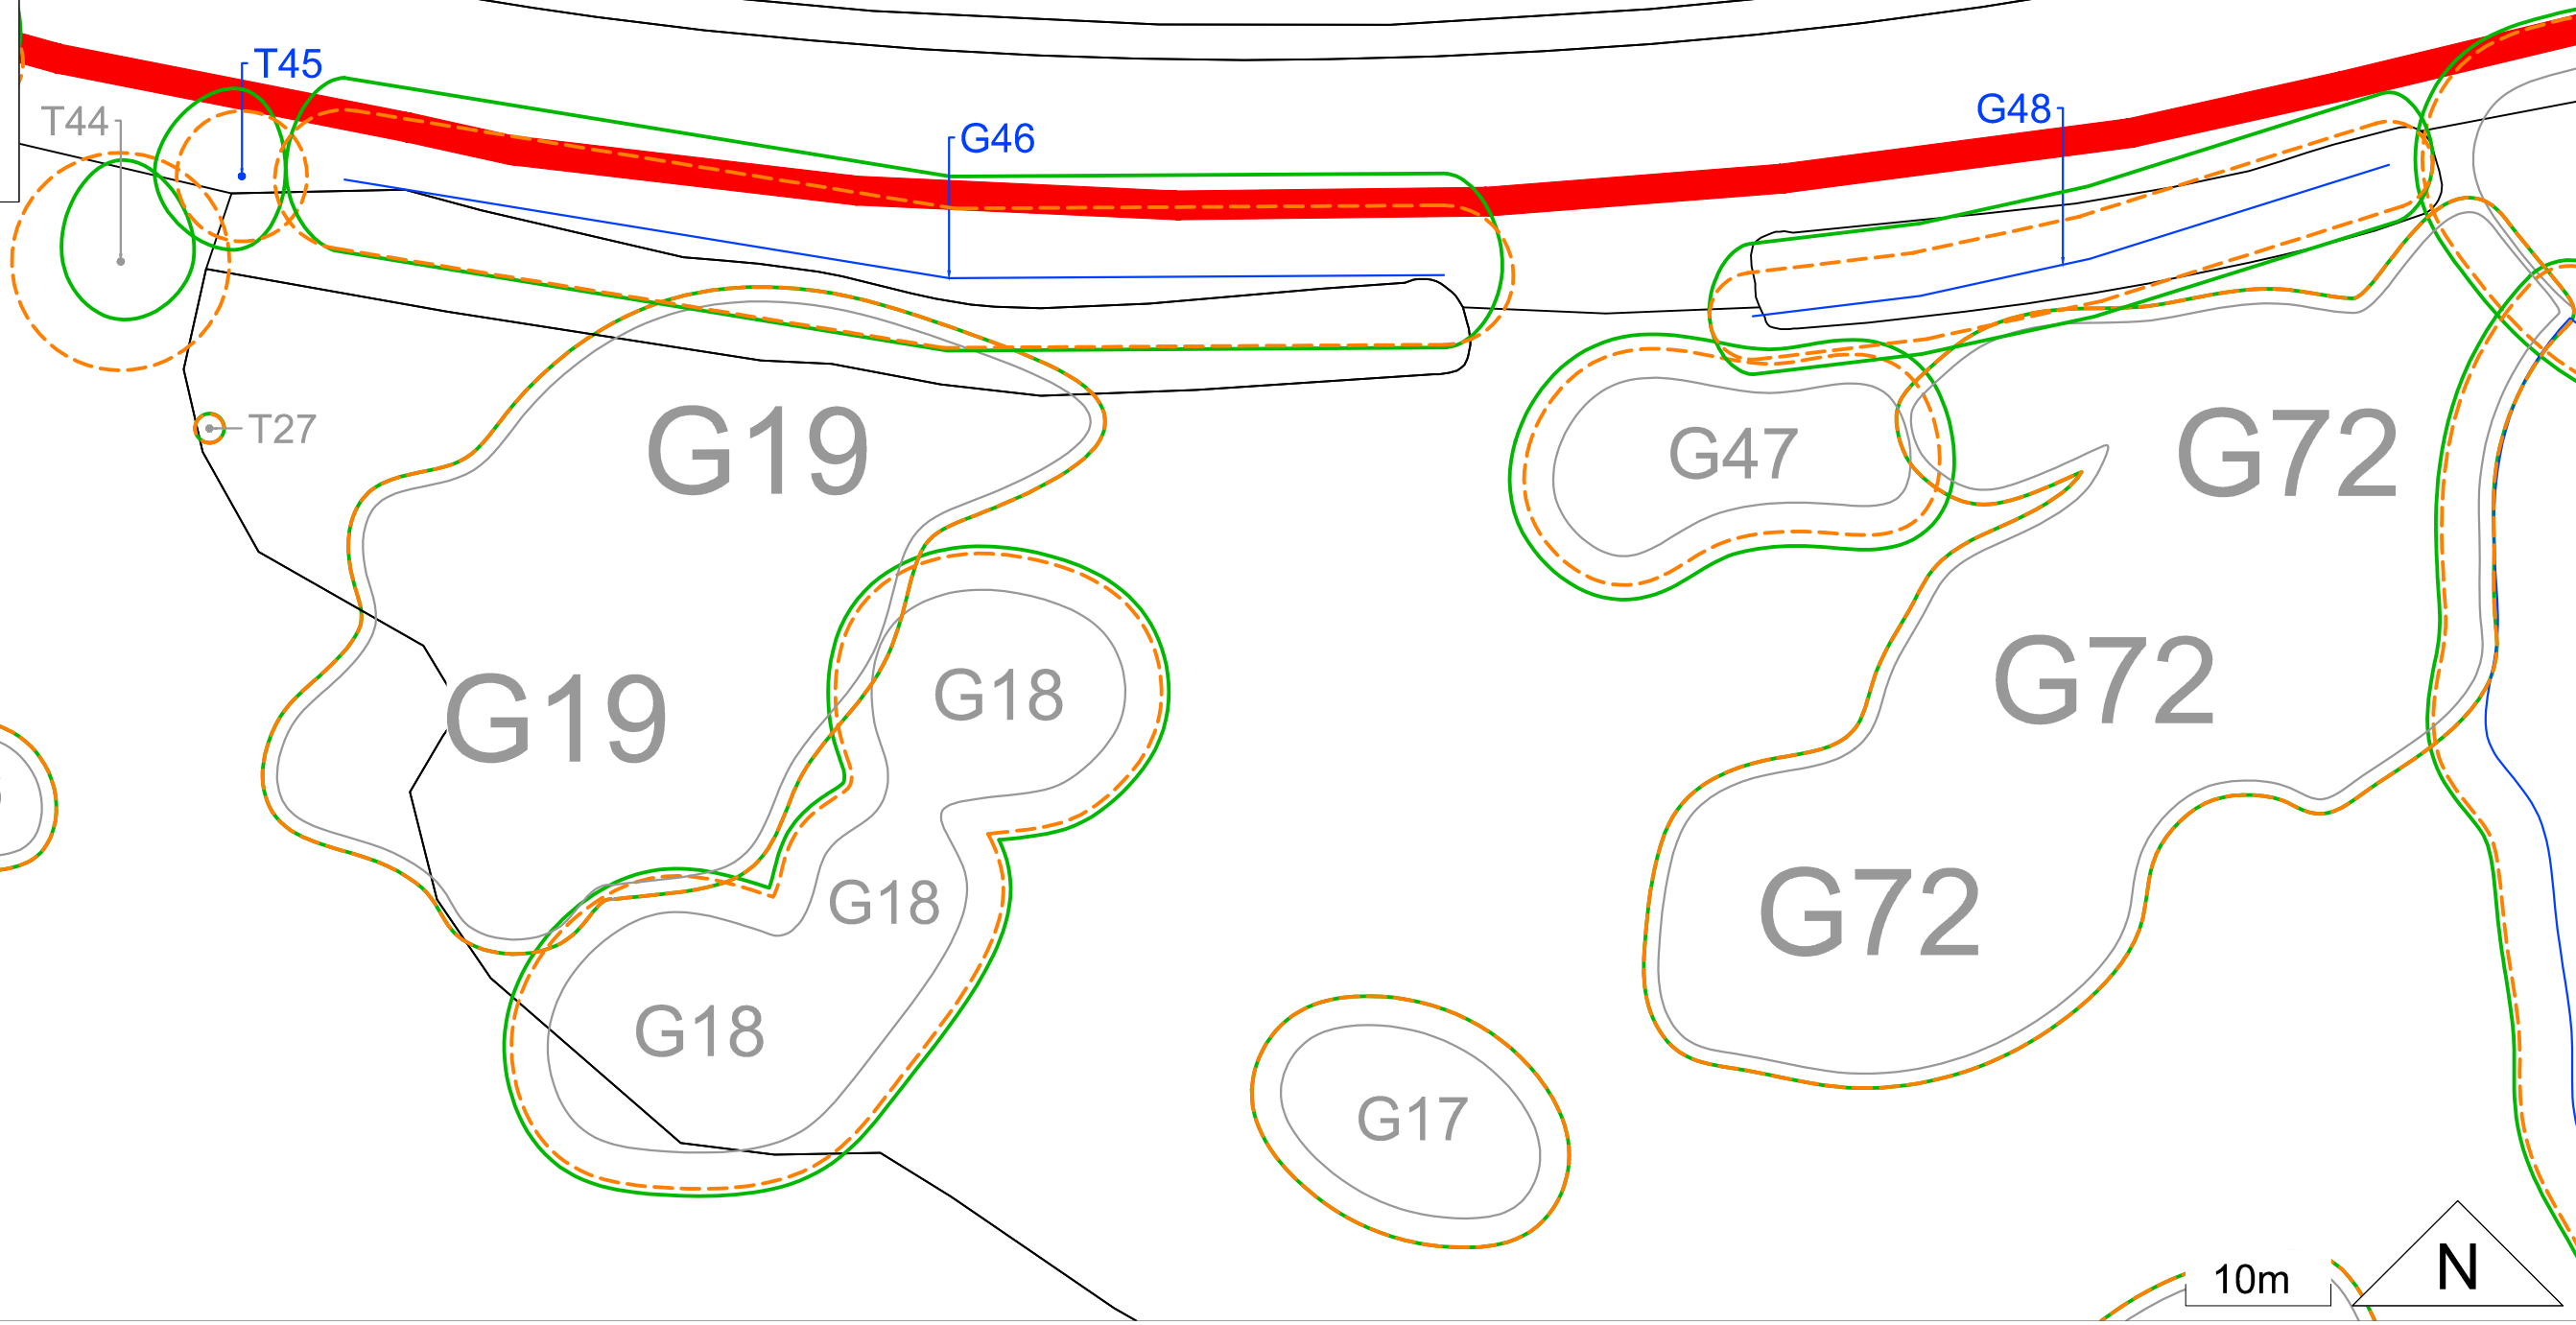

10m N

Machynys, Llanelli

Tree Constraints Plan

Tree Constraints Plan

- Root Protection Area
- Tree Category
- Tree Number
- Canopy Spread

Category A Trees ●
 Category B Trees ●
 Category C Trees ●
 Category U Trees ●

Scale 1: 500 @A3
10/2024

Tree Constraints Plan

- Root Protection Area
- Tree Category
- Tree Number
- Canopy Spread

T44

- Category A Trees ●
- Category B Trees ●
- Category C Trees ●
- Category U Trees ●

Scale 1: 500 @A3
10/2024

Machynys, Llanelli

Tree Constraints Plan

Machynys, Llanelli

Tree Constraints Plan

Tree Constraints Plan

Root Protection Area
Tree Category
Tree Number
Canopy Spread

Category A Trees ●
Category B Trees ●
Category C Trees ●
Category U Trees ●

Scale 1: 500 @A3
10/2024

Machynys, Llanelli

Tree Constraints Plan

Tree Constraints Plan

- Category A Trees ●
- Category B Trees ●
- Category C Trees ●
- Category U Trees ●

Scale 1: 500 @A3
10/2024

OEDD DELTA
TA LAKES