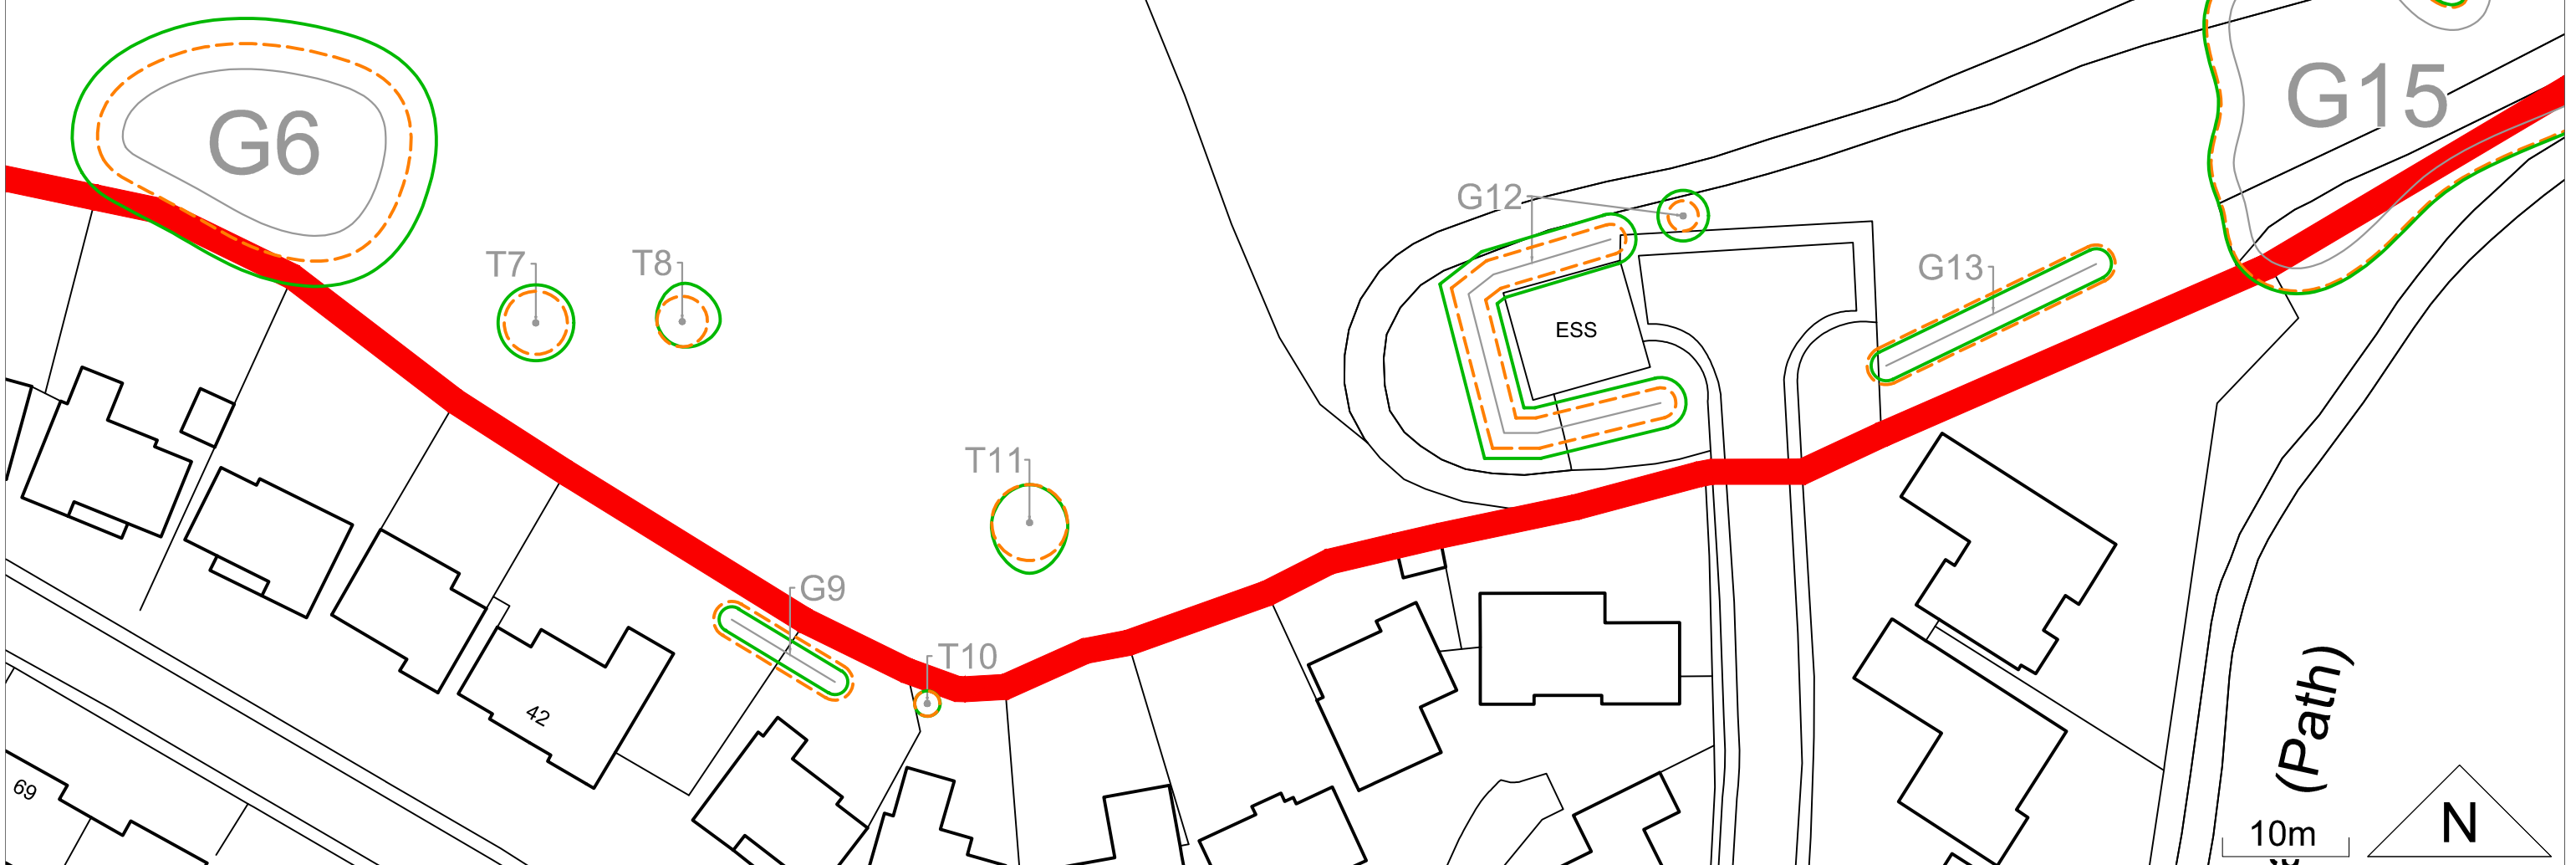

Tree Constraints Plan

- Root Protection Area
- Tree Category
- Tree Number
- Canopy Spread

Category A Trees ●
Category B Trees ●
Category C Trees ●
Category U Trees ●

Scale 1: 500 @A3
10/2024

Treescene
ARBORICULTURAL
CONSULTANTS

10m

Tree Constraints Plan

- Category A Trees ●
- Category B Trees ●
- Category C Trees ●
- Category U Trees ●

Scale 1: 500 @A3
10/2024

Machynys, Llanelli

Tree Constraints Plan

Machynys

Machynys, Llanelli

Tree Constraints Plan

Tree Constraints Plan

- Root Protection Area
- Tree Category
- Tree Number
- Canopy Spread

Category A Trees ●
 Category B Trees ●
 Category C Trees ●
 Category U Trees ●

Scale 1: 500 @A3
10/2024

10m N

Machynys, Llanelli

Tree Constraints Plan

Tree Constraints Plan

- Root Protection Area
- Tree Category
- Tree Number
- Canopy Spread

Category A Trees ●
 Category B Trees ●
 Category C Trees ●
 Category U Trees ●