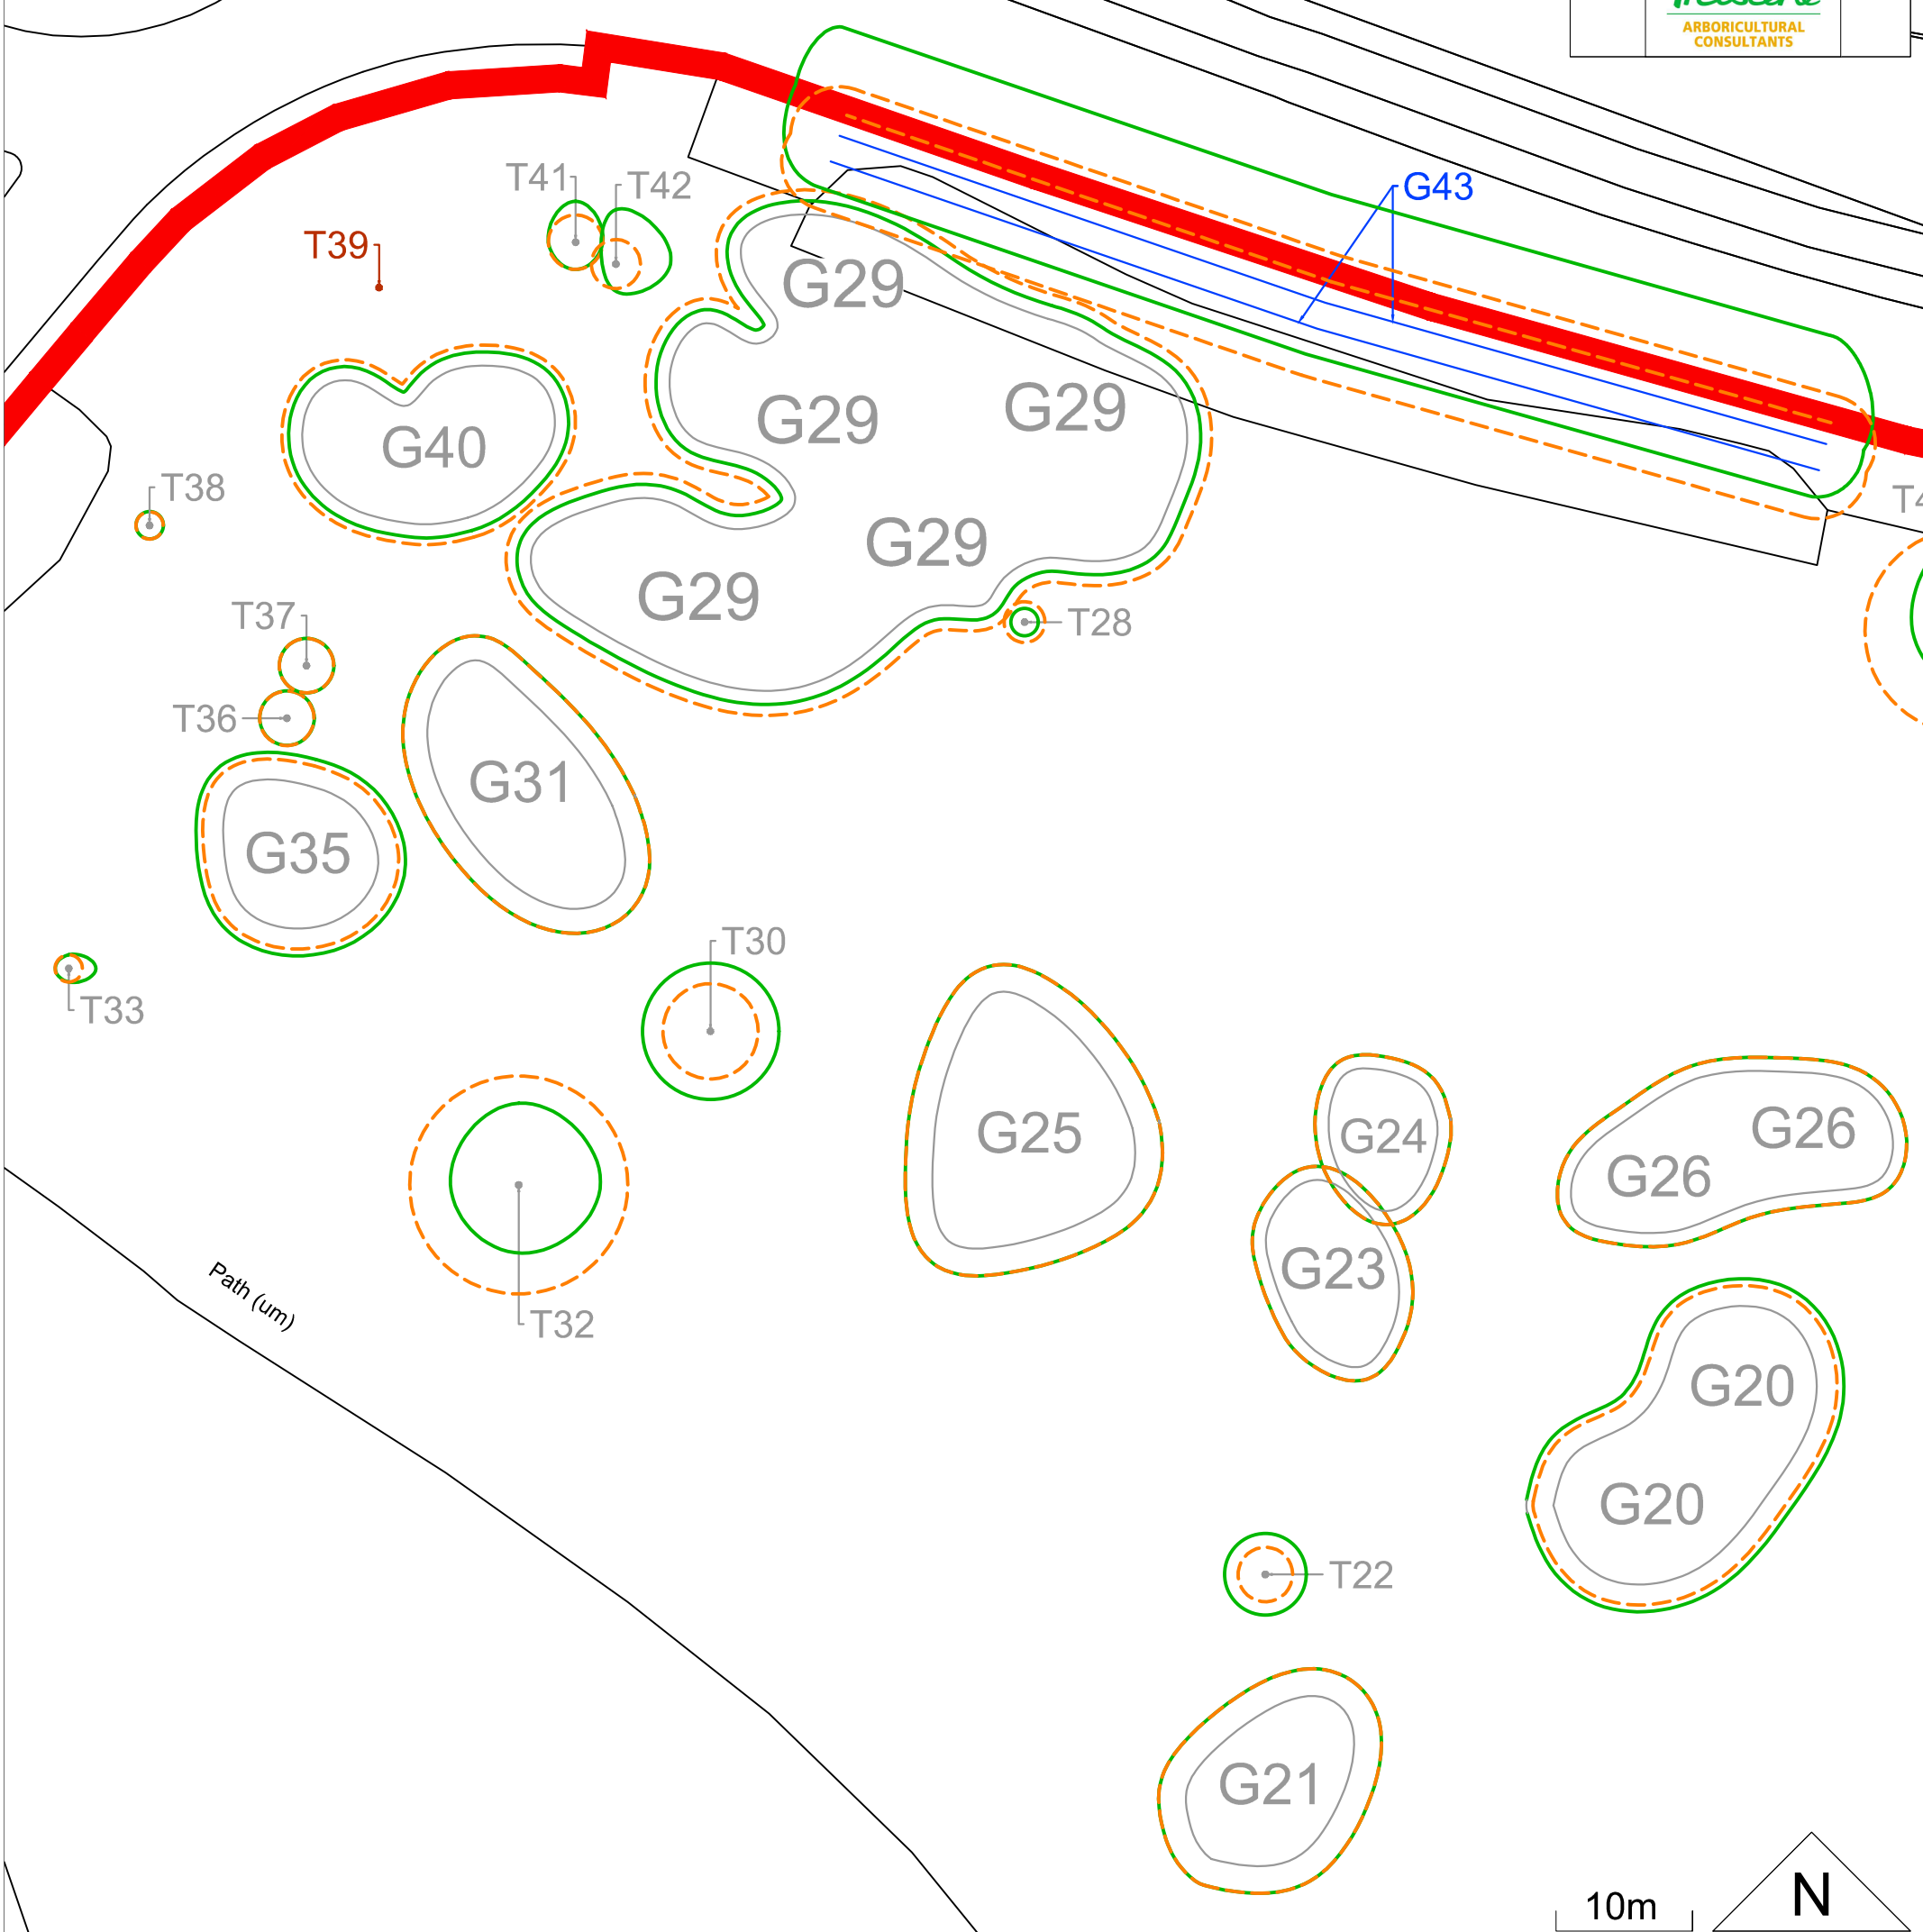

Tree Constraints Plan

- Root Protection Area
- Tree Category
- Tree Number
- Canopy Spread

Category A Trees ●
Category B Trees ●
Category C Trees ●
Category U Trees ●

Scale 1: 500 @A3
10/2024

Treescene
ARBORICULTURAL
CONSULTANTS

10m N

Machynys, Llanelli

Tree Constraints Plan

Tree Constraints Plan

- Root Protection Area
- Tree Category
- Tree Number
- Canopy Spread

Category A Trees ●
 Category B Trees ●
 Category C Trees ●
 Category U Trees ●

Scale 1: 500 @A3
10/2024

Tree Constraints Plan

- Root Protection Area
- Tree Category
- Tree Number
- Canopy Spread

T44

- Category A Trees ●
- Category B Trees ●
- Category C Trees ●
- Category U Trees ●

Scale 1: 500 @A3
10/2024

Scale 1: 500 @A3
10/2024

Machynys, Llanelli

Tree Constraints Plan

Tree Constraints Plan

- Category A Trees ●
- Category B Trees ●
- Category C Trees ●
- Category U Trees ●

Scale 1: 500 @A3
10/2024

OEDD DELTA
TA LAKES