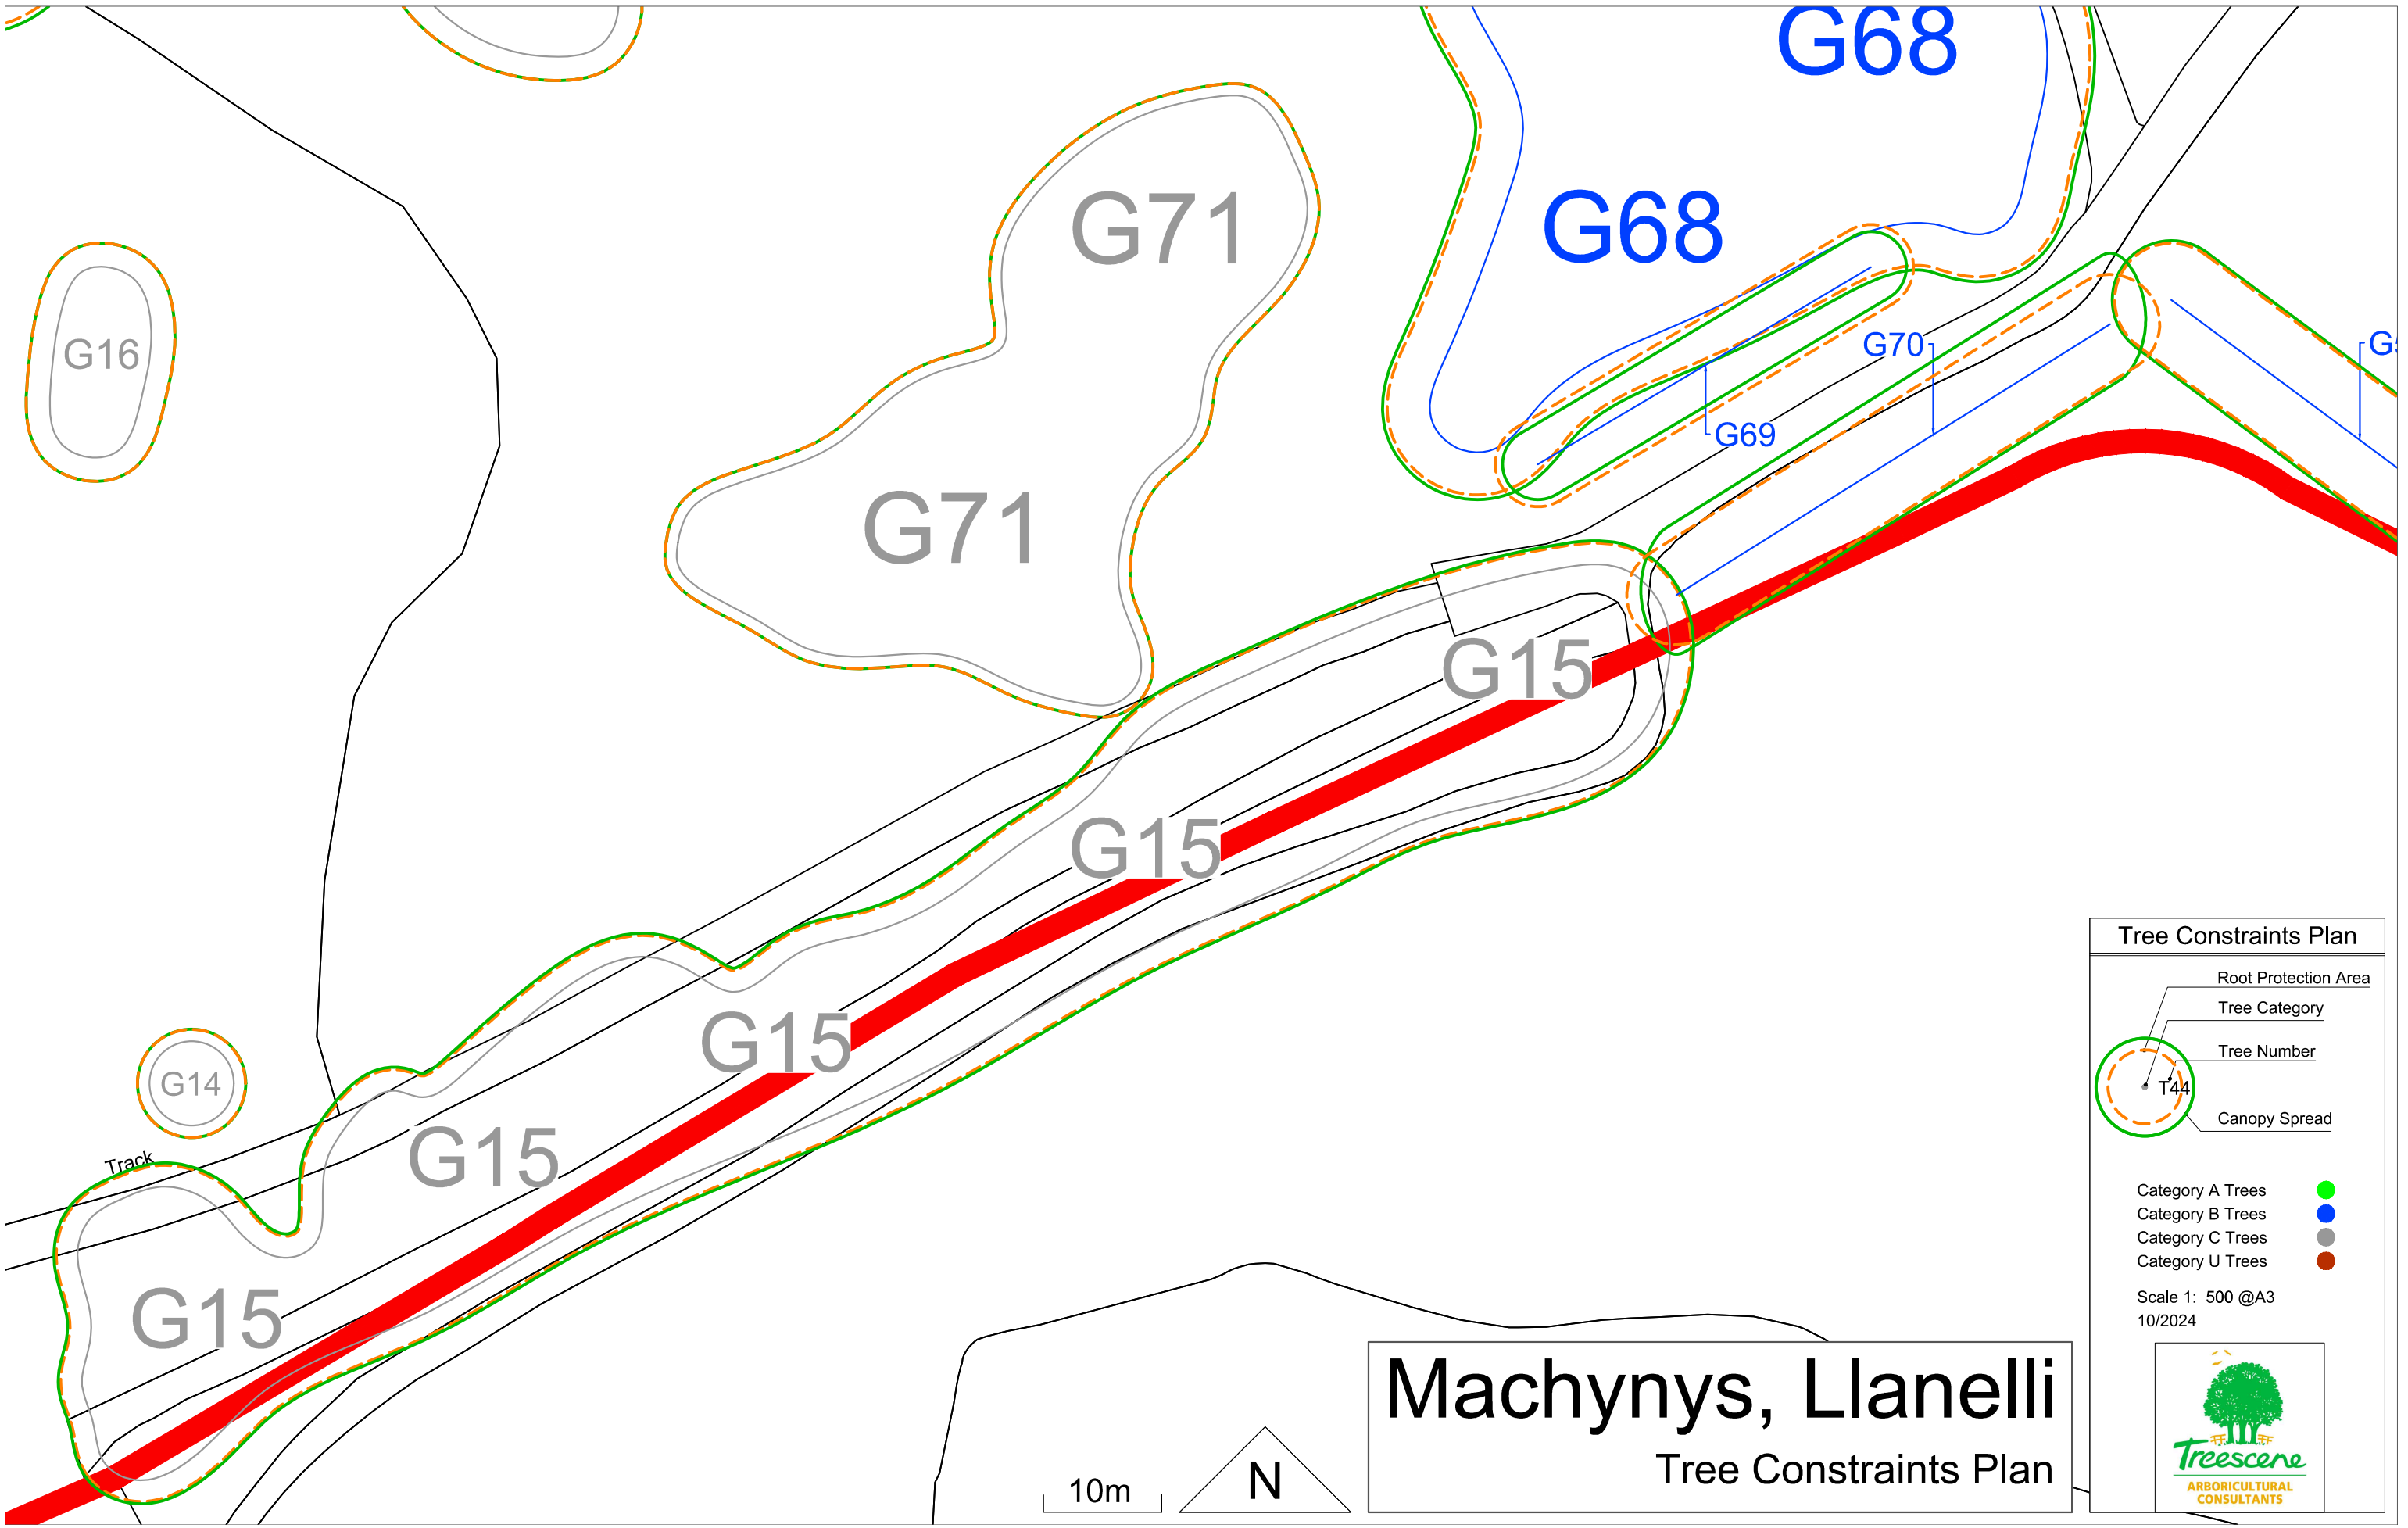

Tree Constraints Plan

- Root Protection Area
- Tree Category
- Tree Number
- Canopy Spread

Category A Trees ●
Category B Trees ●
Category C Trees ●
Category U Trees ●

Scale 1: 500 @A3
10/2024

Treescene
ARBORICULTURAL
CONSULTANTS

10m

Tree Constraints Plan

- Category A Trees ●
- Category B Trees ●
- Category C Trees ●
- Category U Trees ●

Scale 1: 500 @A3
10/2024

Machynys, Llanelli

Tree Constraints Plan

Machynys

Machynys, Llanelli

Tree Constraints Plan

Tree Constraints Plan

- Root Protection Area
- Tree Category
- Tree Number
- Canopy Spread

Category A Trees ●
 Category B Trees ●
 Category C Trees ●
 Category U Trees ●

Scale 1: 500 @A3
10/2024