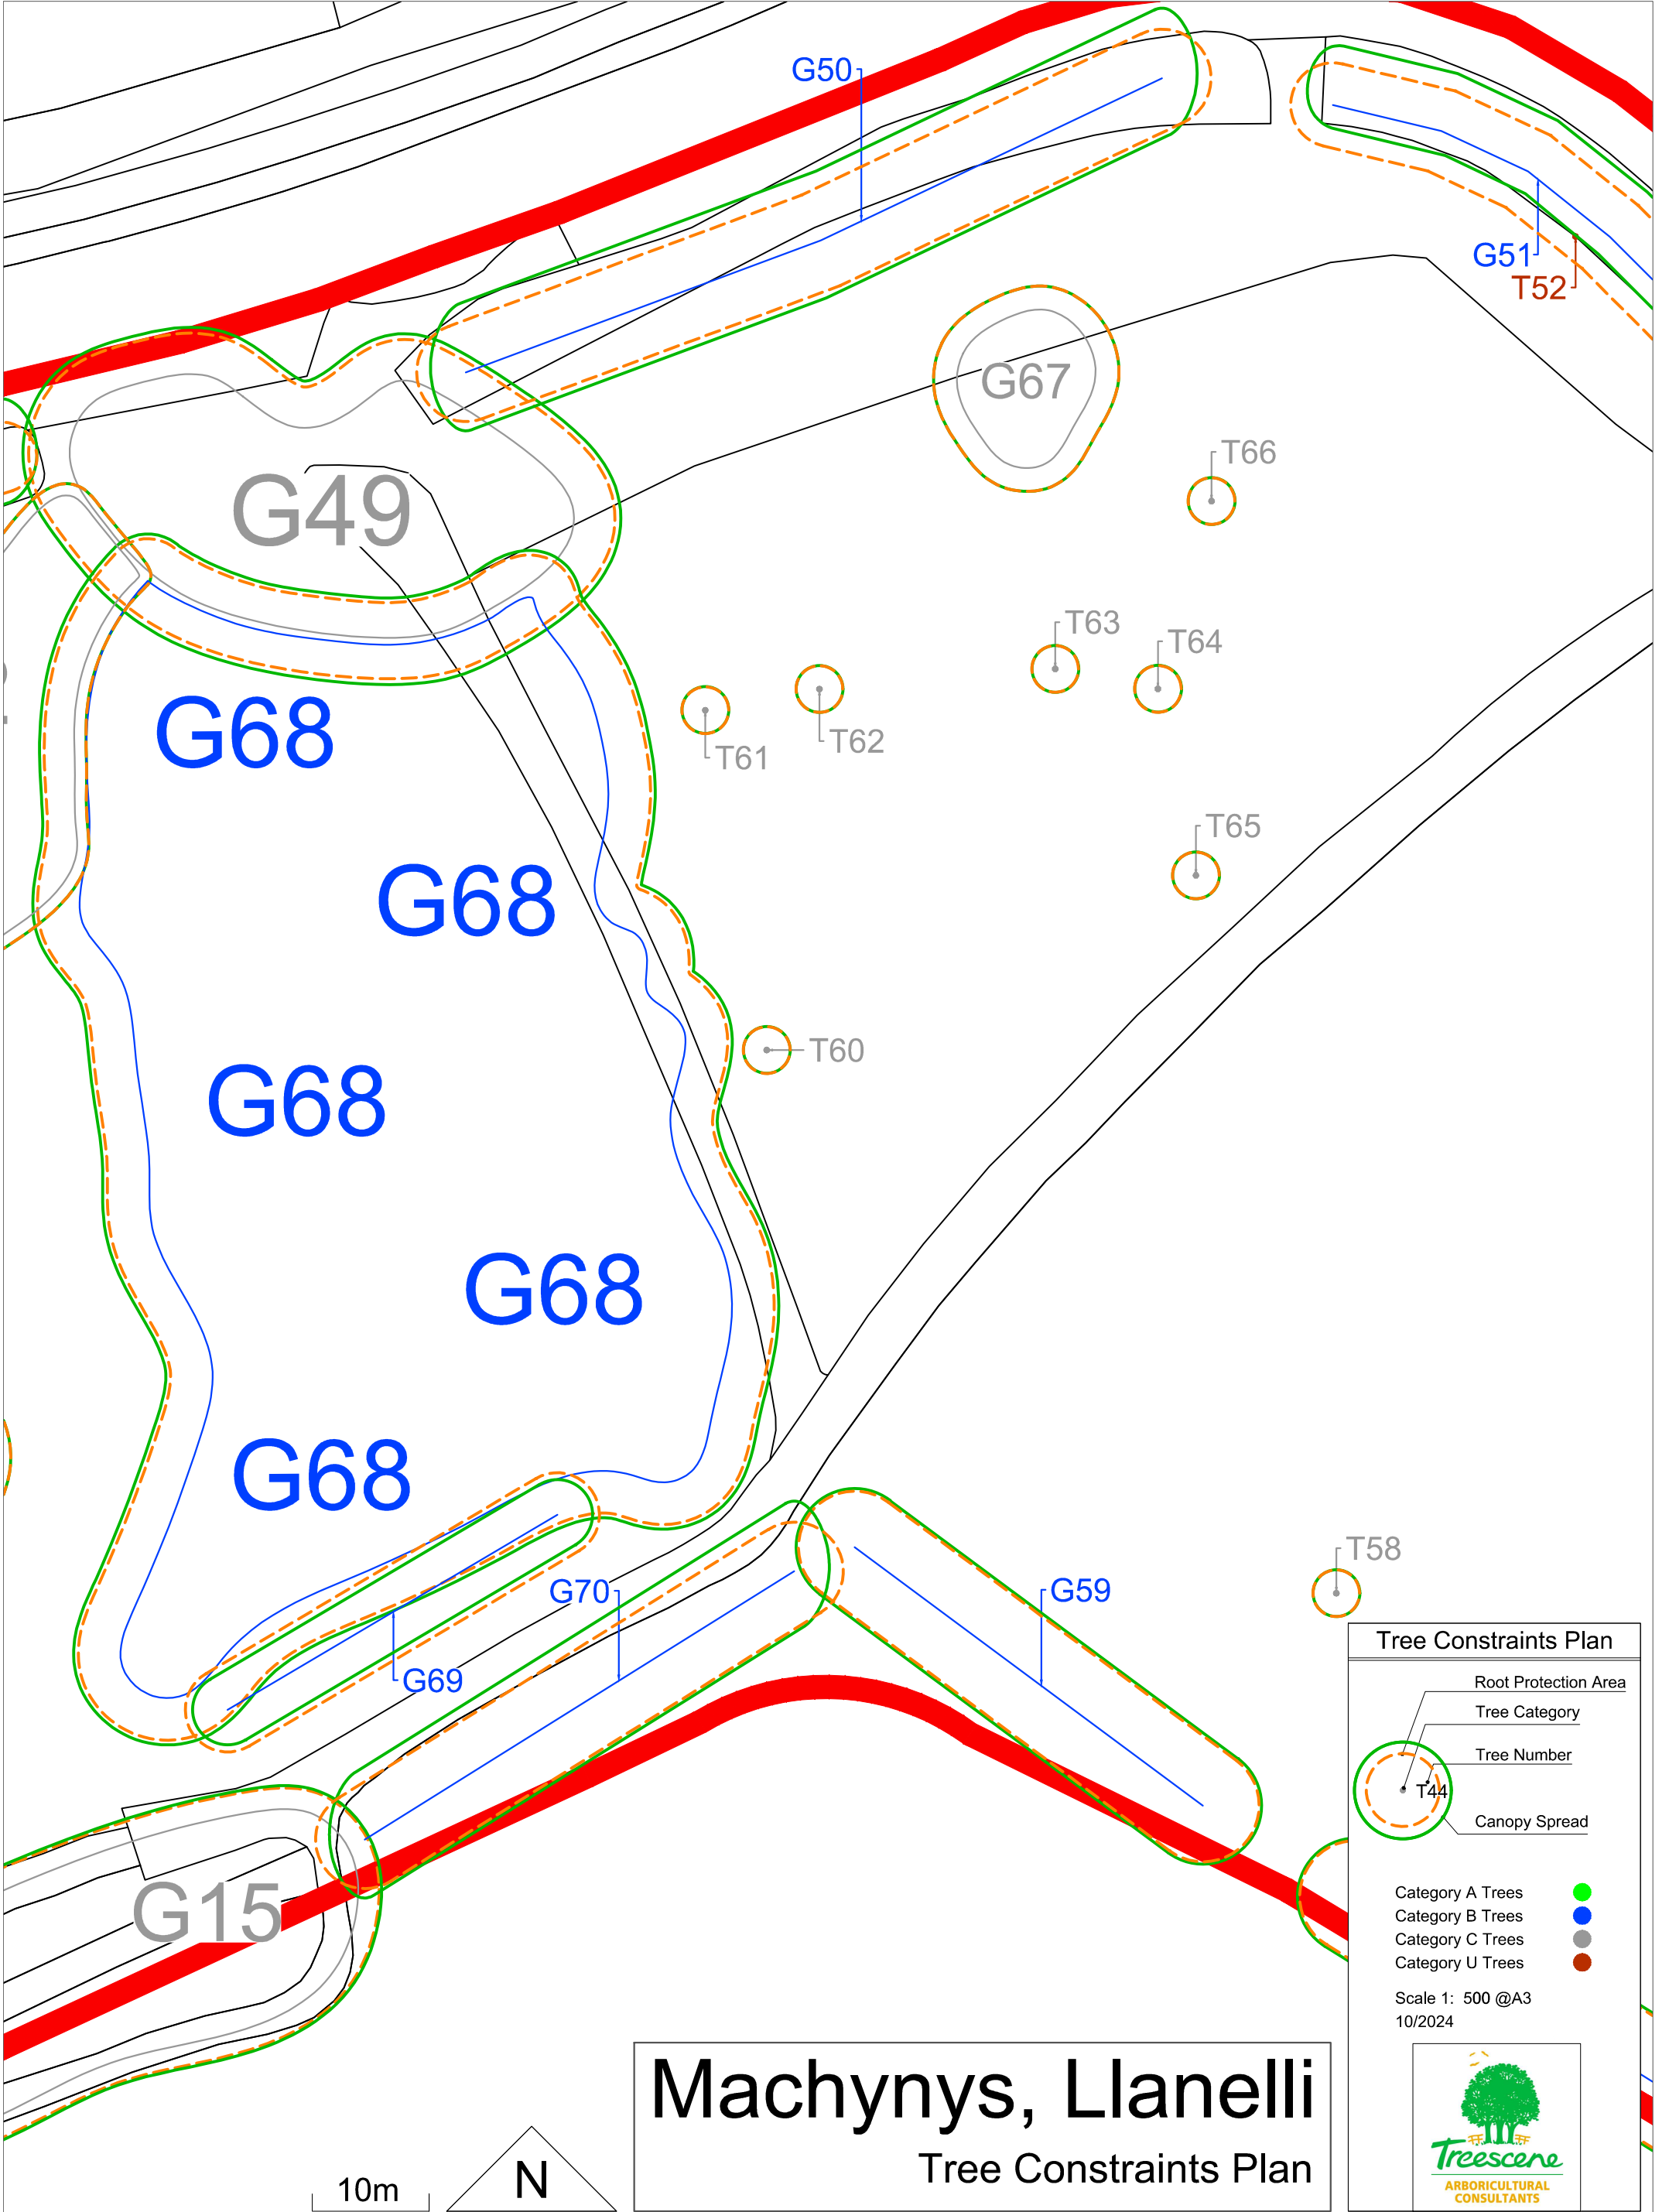

Machynys, Llanelli

Tree Constraints Plan

Tree Constraints Plan

- Root Protection Area
- Tree Category
- Tree Number
- Canopy Spread

Category A Trees ●
Category B Trees ●
Category C Trees ●
Category U Trees ●

Scale 1: 500 @A3
10/2024