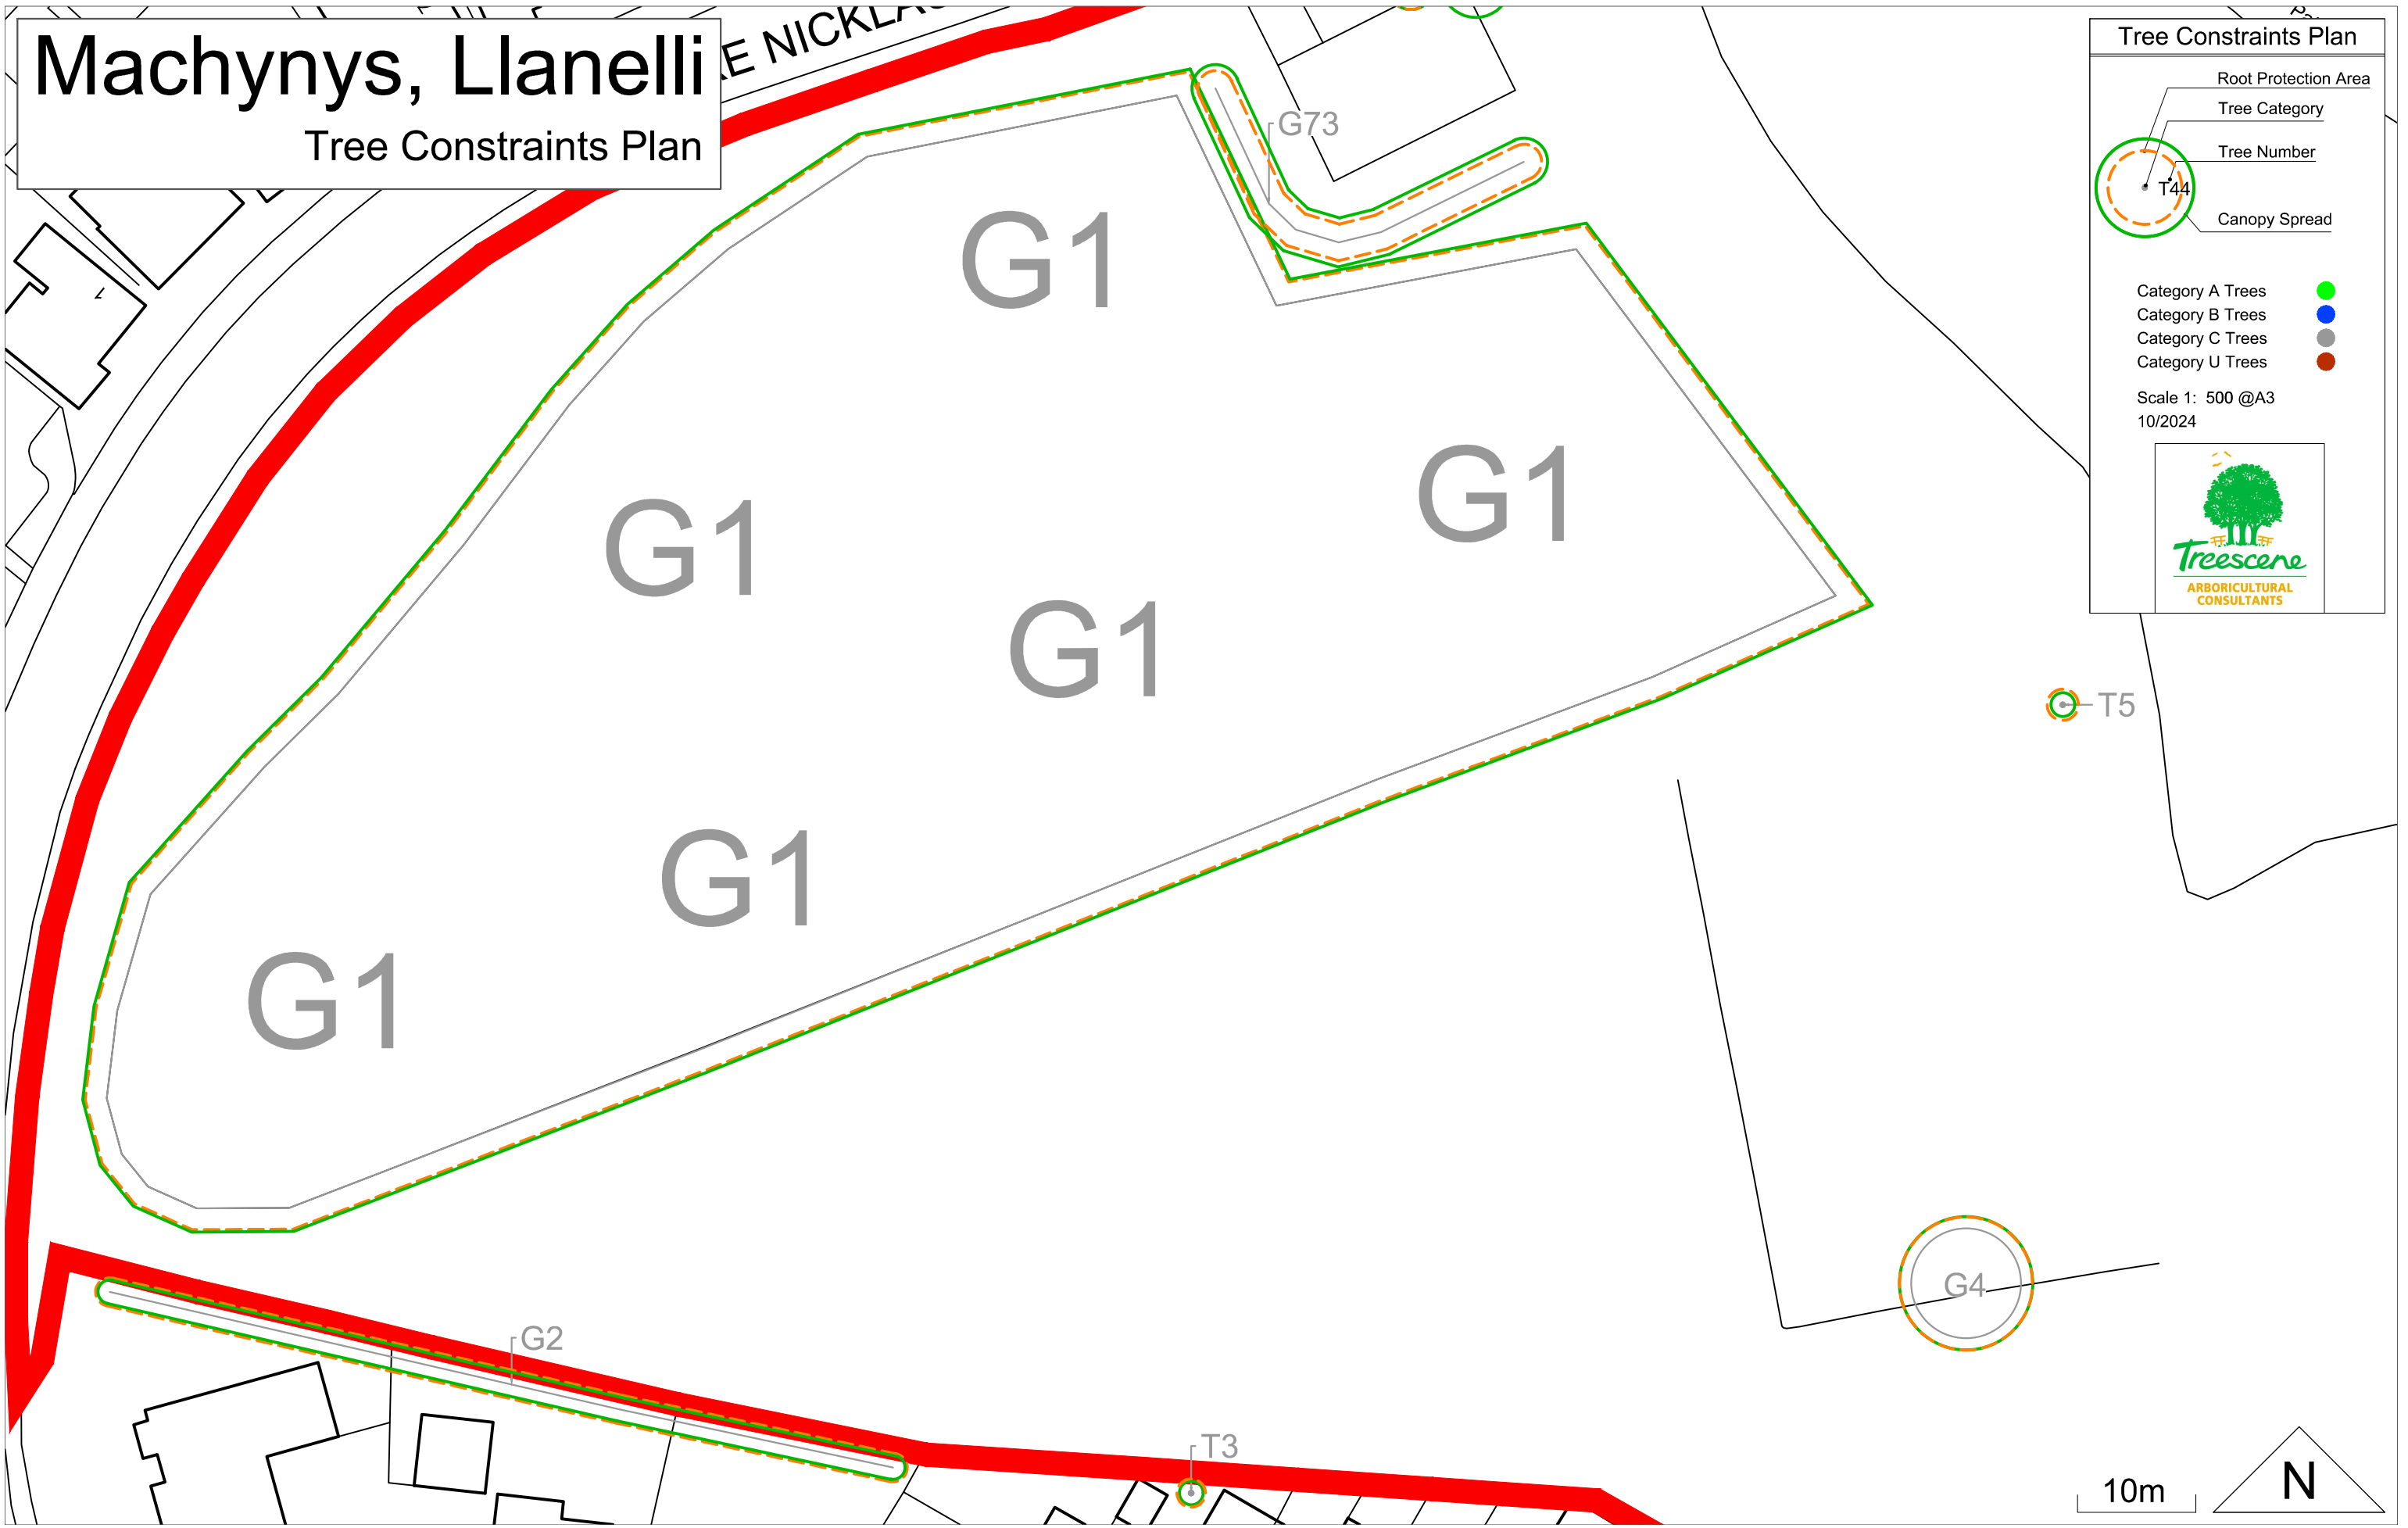

Machynys, Llanelli

Tree Constraints Plan

10m

Tree Constraints Plan

- Category A Trees ●
- Category B Trees ●
- Category C Trees ●
- Category U Trees ●

Scale 1:2000 @A3
10/2024

Machynys, Llanelli

Tree Constraints Plan

Tree Constraints Plan

- Root Protection Area
- Tree Category
- Tree Number
- Canopy Spread

Category A Trees ●
Category B Trees ●
Category C Trees ●
Category U Trees ●

Scale 1: 500 @A3
10/2024

Treescene
ARBORICULTURAL
CONSULTANTS

Tree Constraints Plan

Tree Constraints Plan

- Root Protection Area
- Tree Category
- Tree Number
- Canopy Spread

Category A Trees ●
 Category B Trees ●
 Category C Trees ●
 Category U Trees ●

Scale 1: 500 @A3
10/2024

Scale 1: 500 @A3
10/2024

Machynys, Llanelli

Tree Constraints Plan

Tree Constraints Plan

- Root Protection Area
- Tree Category
- Tree Number
- Canopy Spread

Category A Trees ●
Category B Trees ●
Category C Trees ●
Category U Trees ●