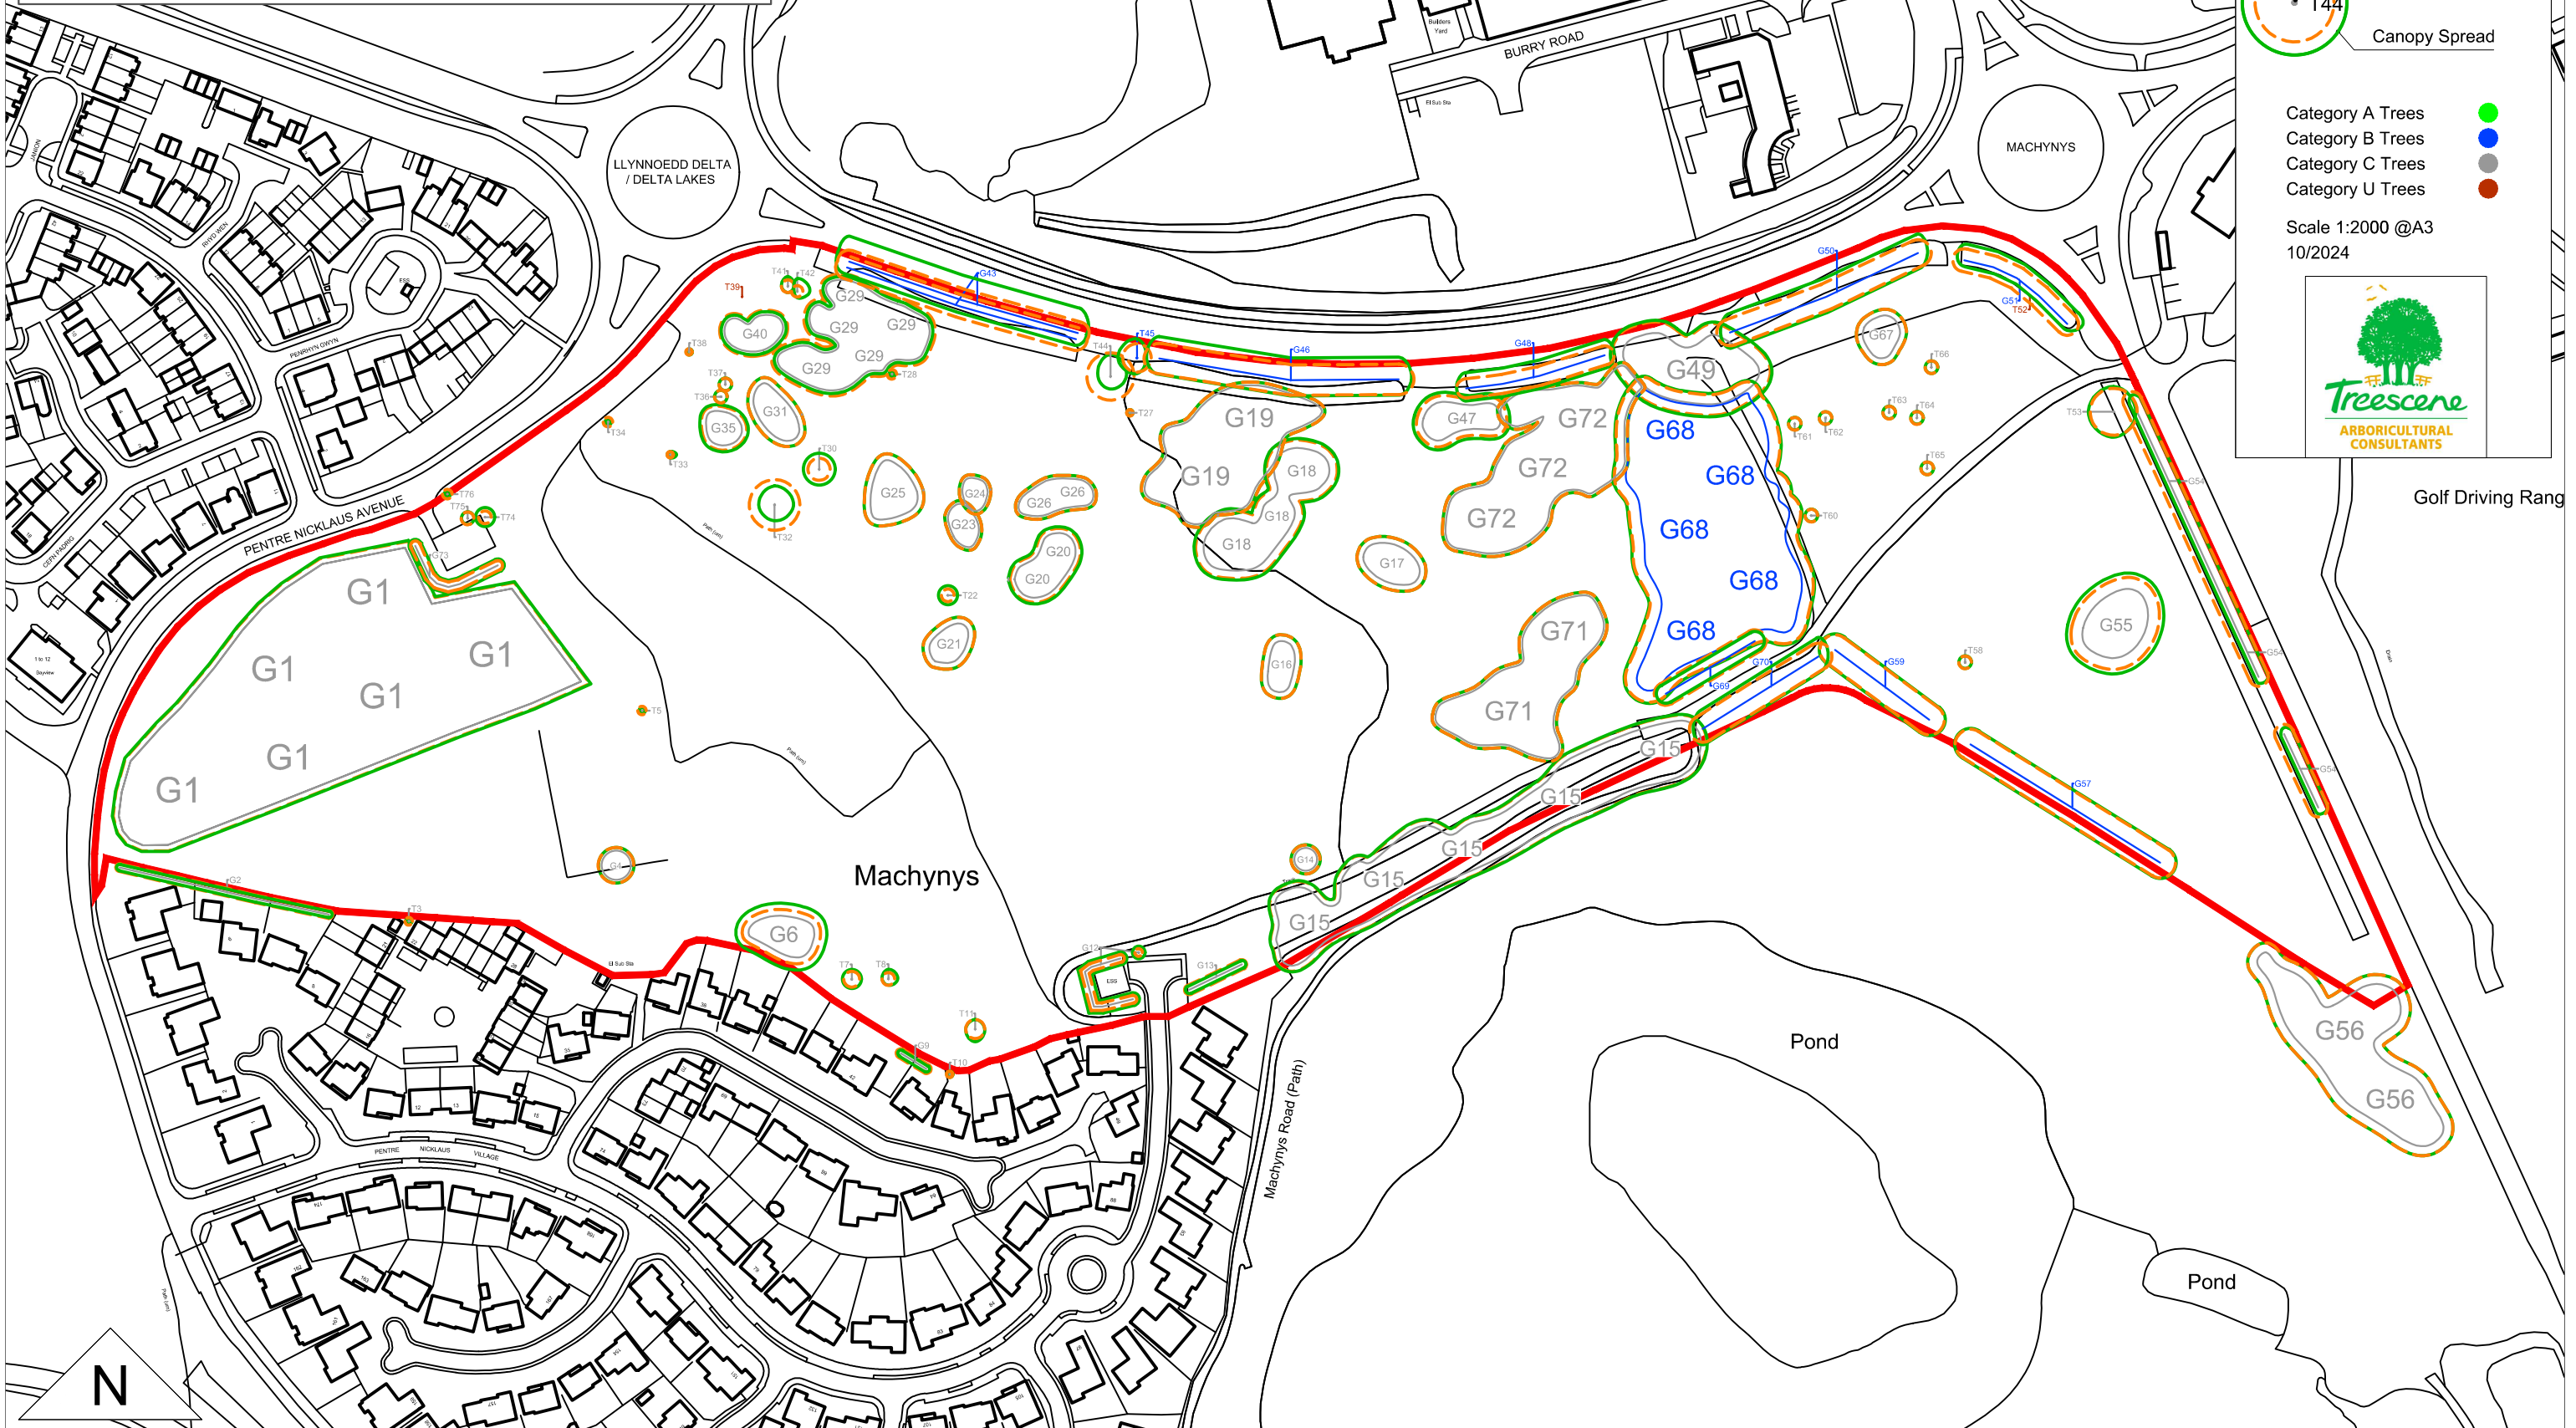

Machynys, Llanelli

Tree Constraints Plan

10m

Tree Constraints Plan

- Category A Trees ●
- Category B Trees ●
- Category C Trees ●
- Category U Trees ●

Scale 1:2000 @A3
10/2024